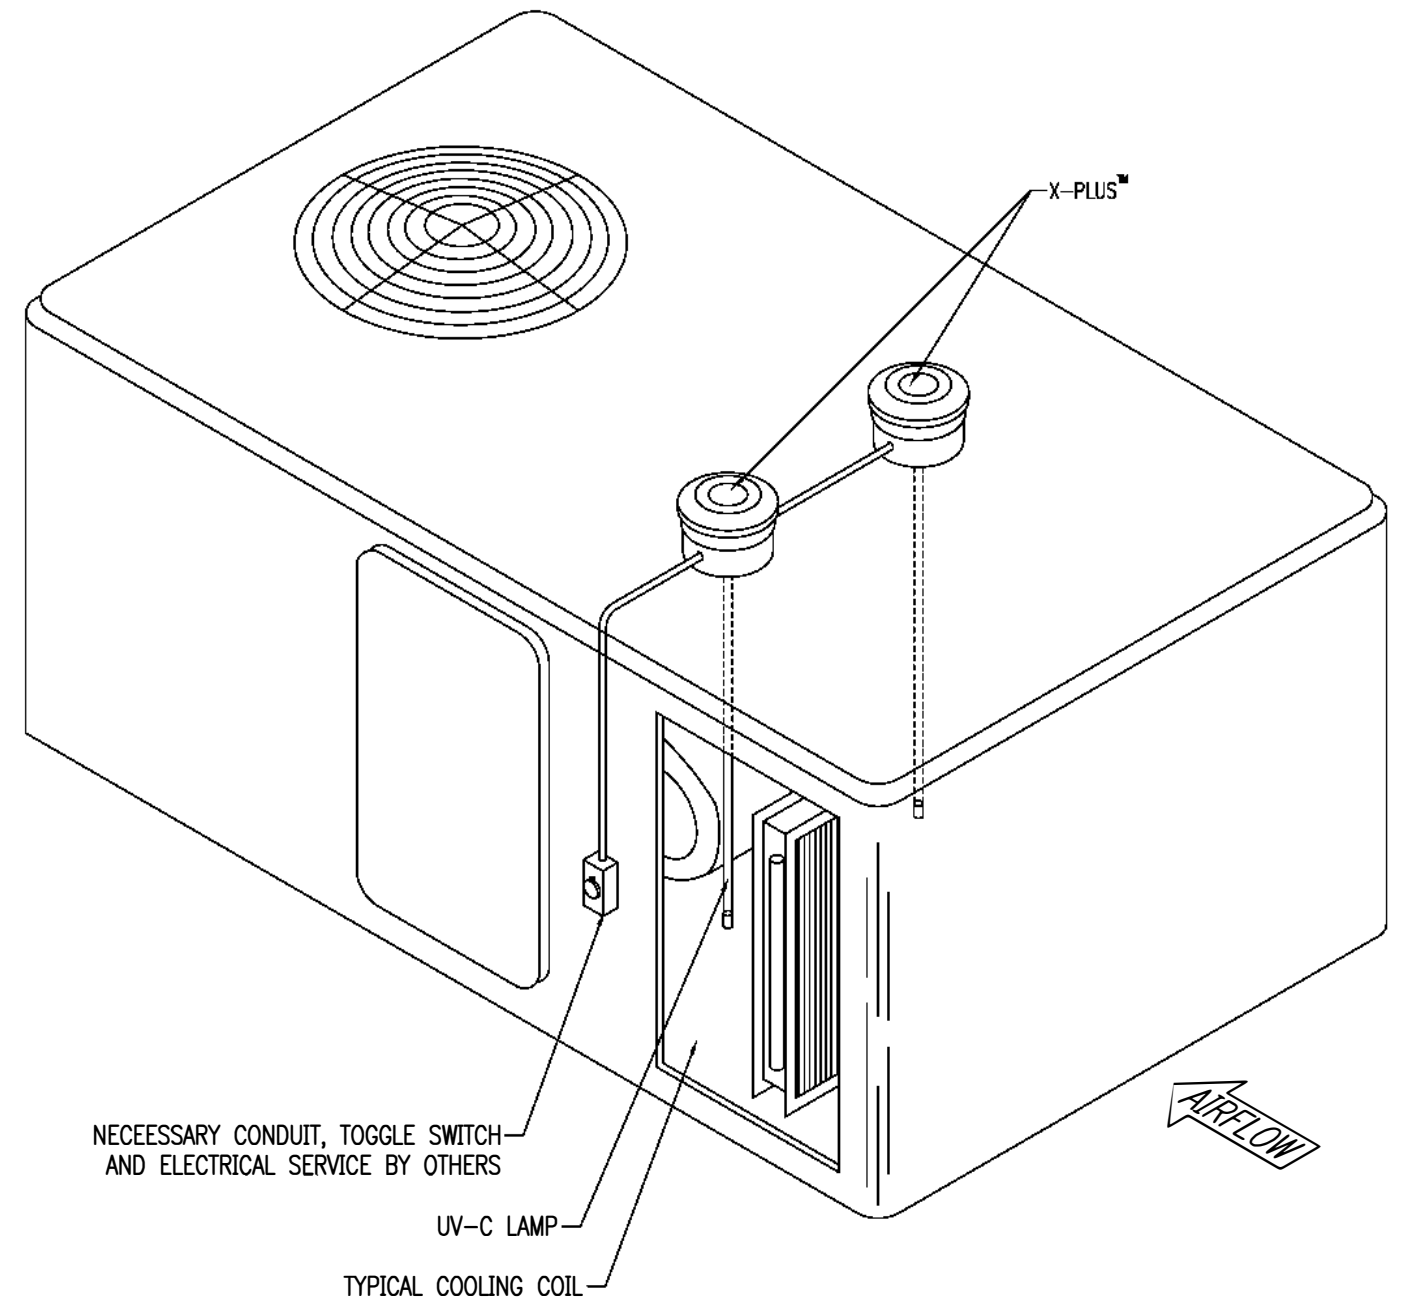

TYPICAL RTU  
EXTERIOR VIEW

TYPICAL RTU  
COIL SECTION PANEL REMOVED

PARTS LIST

QTY	MODEL #	PART #	DESCRIPTION
	XP-SO-MV	57800550	X-PLUS SINGLE ENDED NEMA 4X FIXTURE, 120-240 VAC * (INCL BALLAST & HOUSING)
	SEL-17-SO-T5-1	57033551	SEL 17" SINGLE ENDED STANDARD OUTPUT LAMP
	SEL-22-SO-T5-1	55043551	SEL 22" SINGLE ENDED STANDARD OUTPUT LAMP
	SEL-23-SO-T5-EB-1	57013551	SEL 23" SINGLE ENDED STANDARD OUTPUT LAMP-EXTENDED BASE
	SEL-33-SO-T5-1	55063551	SEL 33" SINGLE ENDED STANDARD OUTPUT LAMP
	SEL-36-SO-T5-EB-1	57073551	SEL 36" SINGLE ENDED STANDARD OUTPUT LAMP-EXTENDED BASE
	SEL-45-SO-T5-EB-1	57083551	SEL 45" SINGLE ENDED STANDARD OUTPUT LAMP-EXTENDED BASE
	SEL-60-SO-T5-EB-1	57093551	SEL 60" SINGLE ENDED STANDARD OUTPUT LAMP-EXTENDED BASE

\* CONTACT FACTORY FOR USE WITH 277VAC.

NOTES:

1. MULTIPLE FIXTURES CAN BE WIRED IN PARALLEL.

GENERAL:

1. REFER TO PRODUCT IOM FOR INSTALLATION DETAILS.
2. USE INTERLOCK SWITCHES ON ALL ACCESSES TO LAMPS.
3. CAUTION: NEVER LOOK AT LAMPS WHEN LIT - EYE AND SKIN DAMAGE MAY RESULT FROM EXPOSURE.